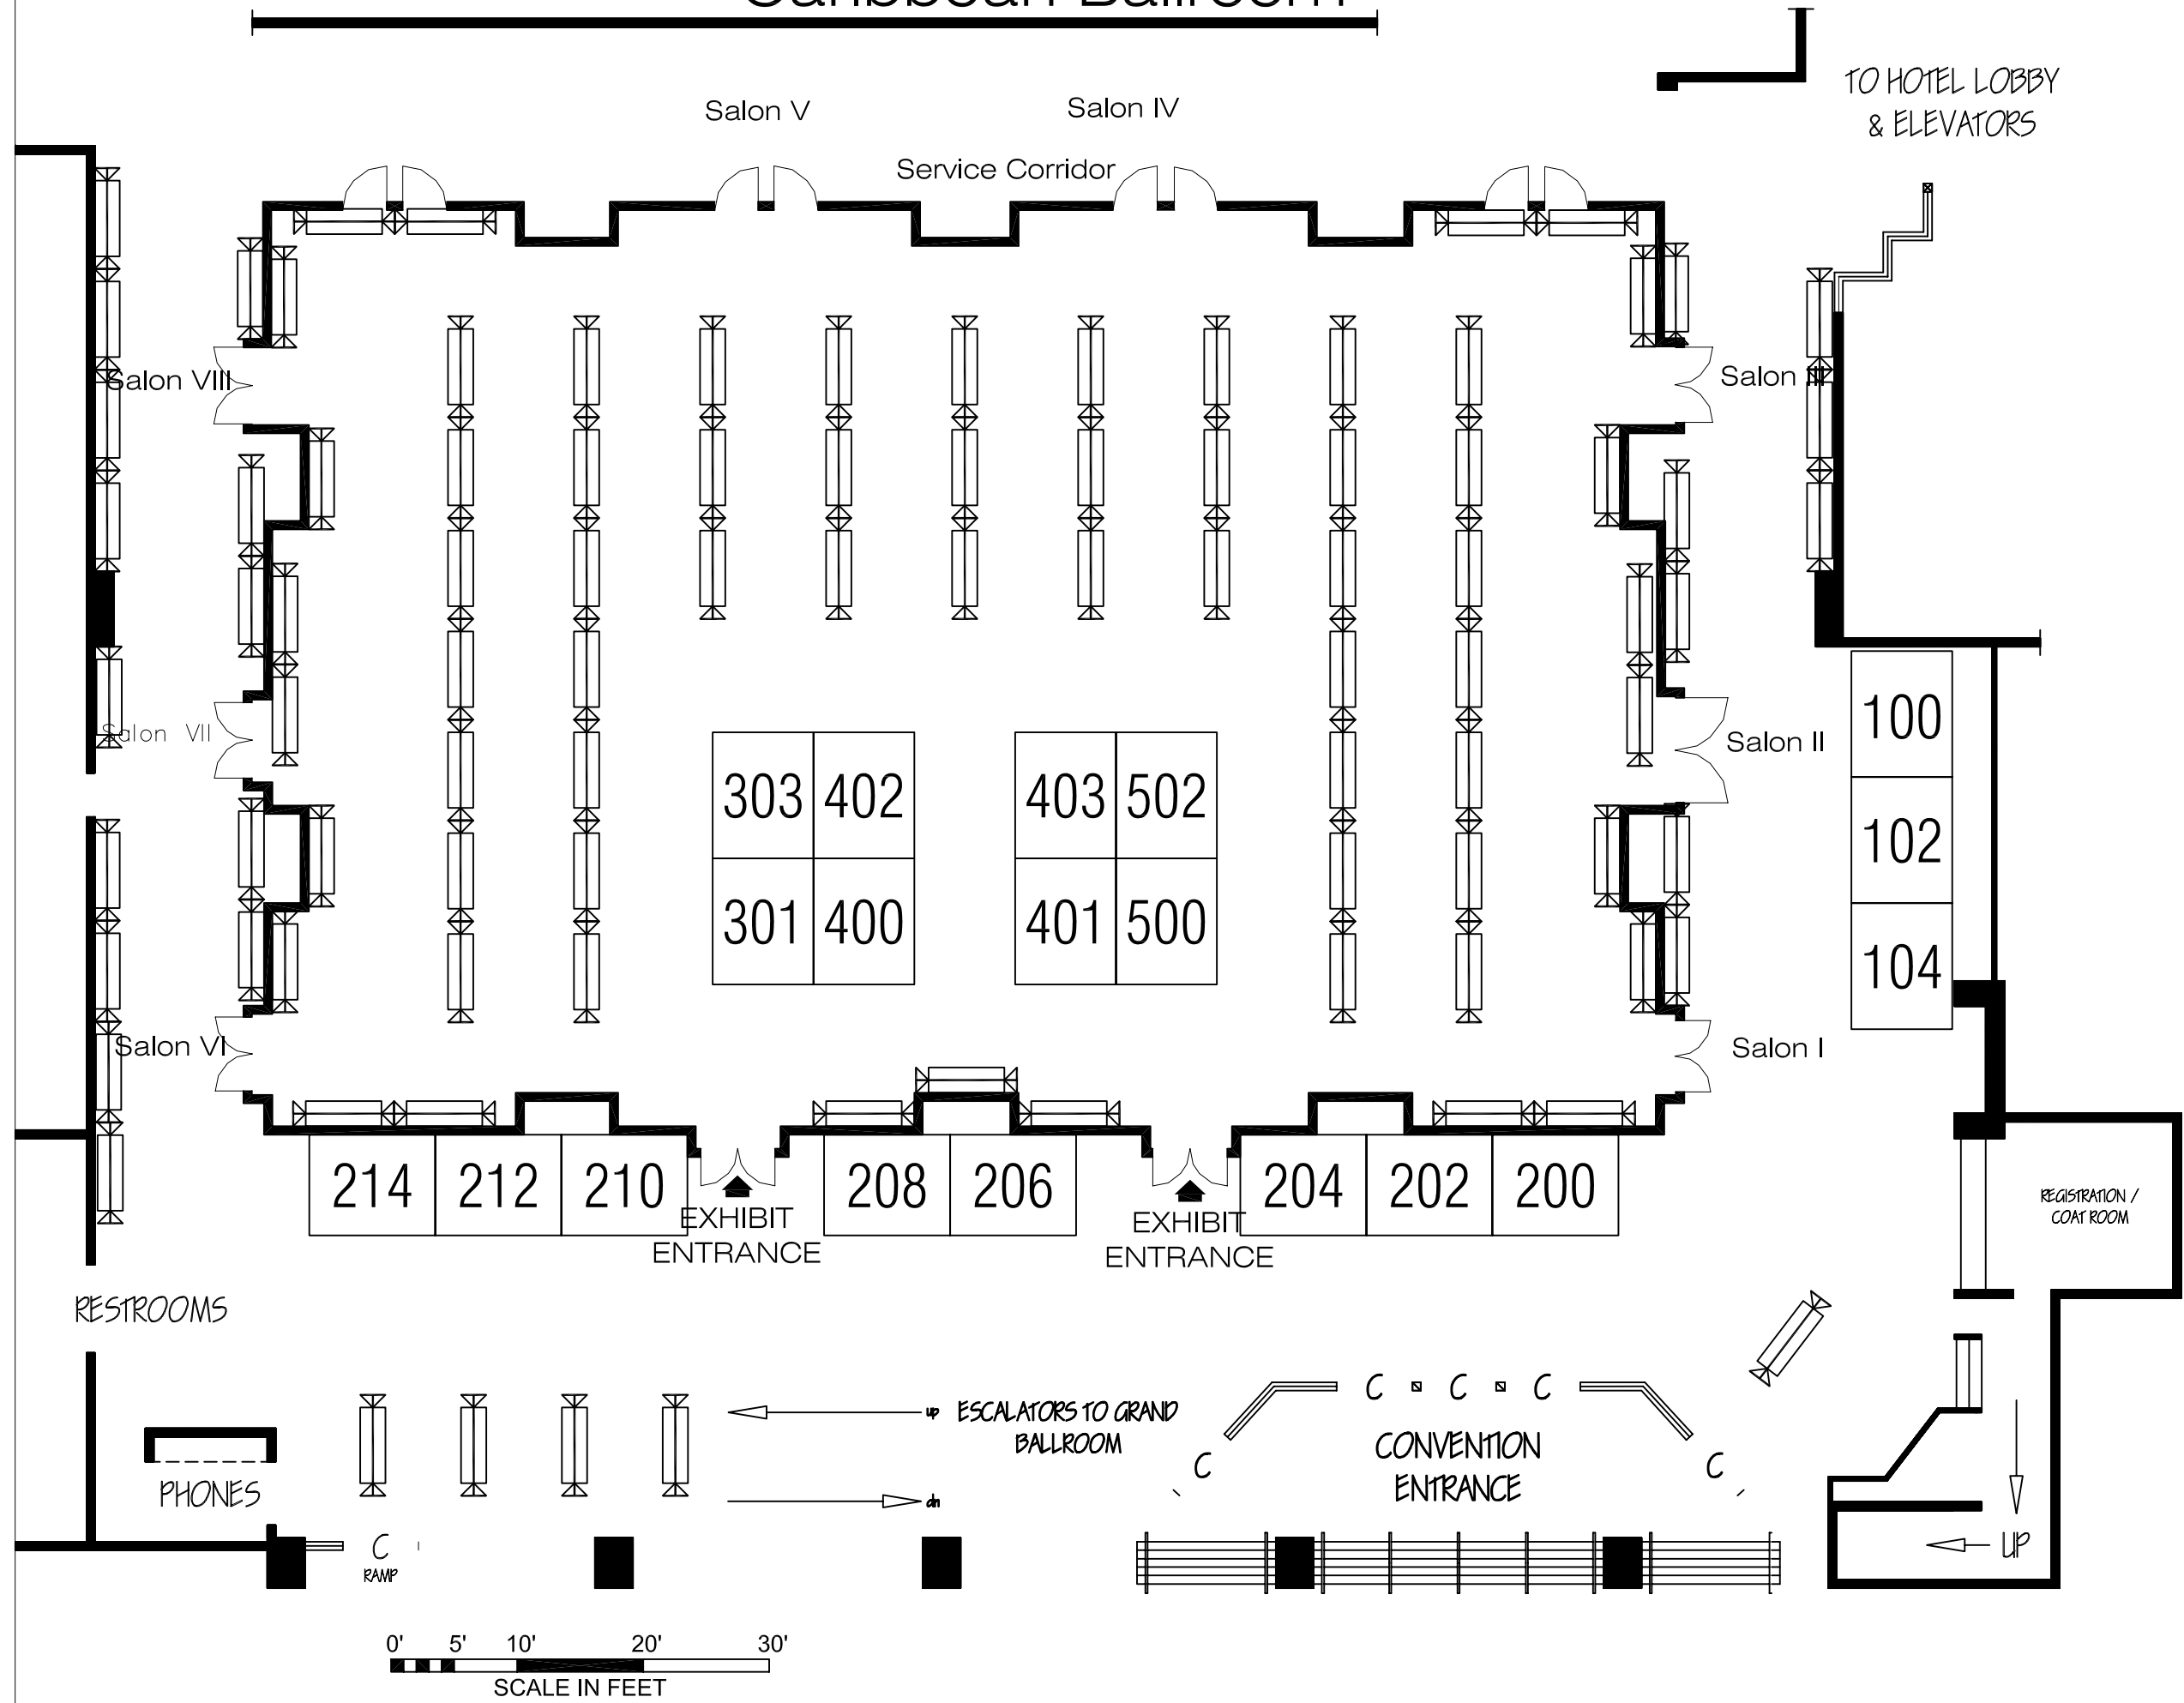

Caribbean Ballroom

TO HOTEL LOBBY & ELEVATORS

Salon V

Salon IV

Service Corridor

Salon VIII

Salon III

Salon VII

Salon II

Salon VI

Salon I

303	402
301	400

403	502
401	500

100
102
104

214	212	210	EXHIBIT ENTRANCE	208	206	EXHIBIT ENTRANCE	204	202	200
-----	-----	-----	------------------	-----	-----	------------------	-----	-----	-----

REGISTRATION / COAT ROOM

RESTROOMS

PHONES

ESCALATORS TO GRAND BALLROOM

CONVENTION ENTRANCE

0' 5' 10' 20' 30'
SCALE IN FEET